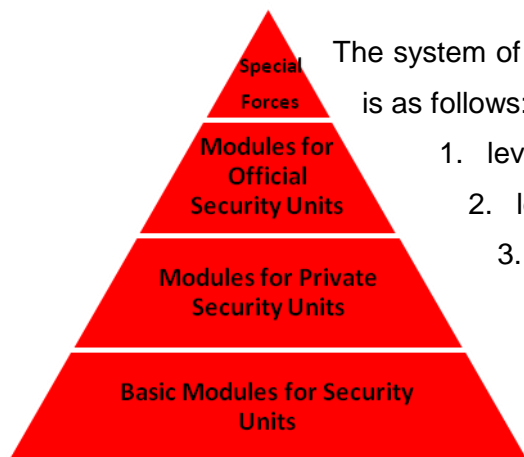

The system of the levels in "**AvciSystem Modular Training Pyramid**" is as follows:

1. level: basic modules for security units
2. level: modules for private security units.
3. level: modules for official security units (i.e. police, military, prison guards, customs guards, coast guards, etc.)
4. level: modules for Special Forces